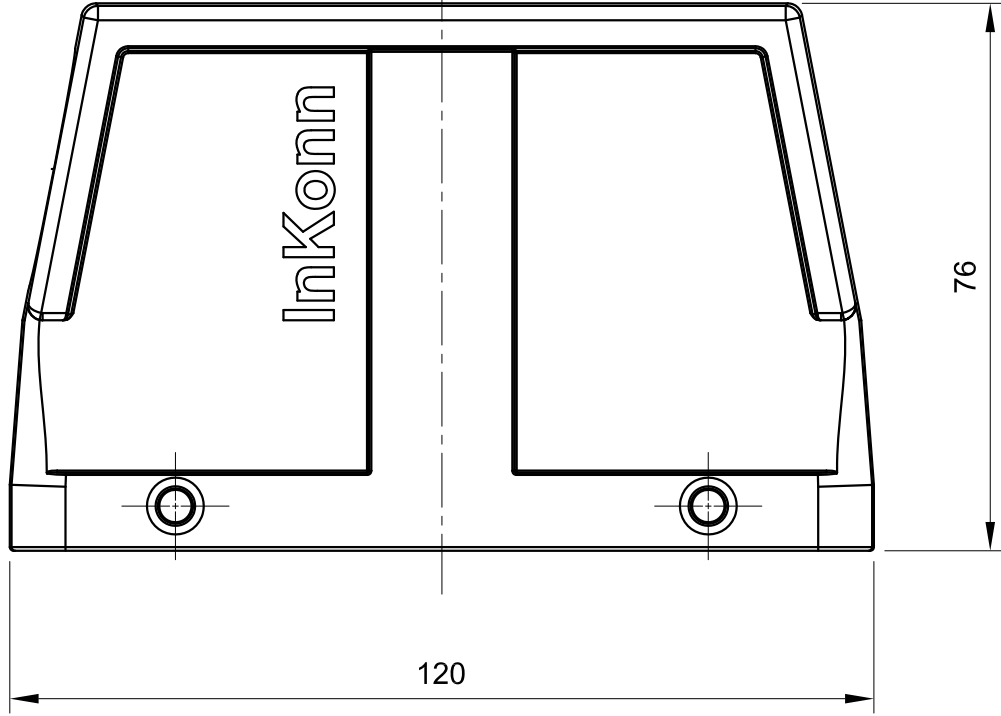

C

D

A

B

C

D

| | | | | |
|---|----------------------------|------------------------------|------------------------|--------------|
|  All Dimensions in mm Original Size DIN A4 | Date 2020-07-10 | Drawing No. TC3261248 | Rev. A00 | Scale 1:1 |
| | Part No. 10 11 024 1143 | Created by Shuxu Huang | Checked by Yiyi Luo | Page 1/1 |
|  InKonn® InKonn (Suzhou) Electric Technology Co.,Ltd. | | Type Name HB24-HSE-QB-M32 | | |