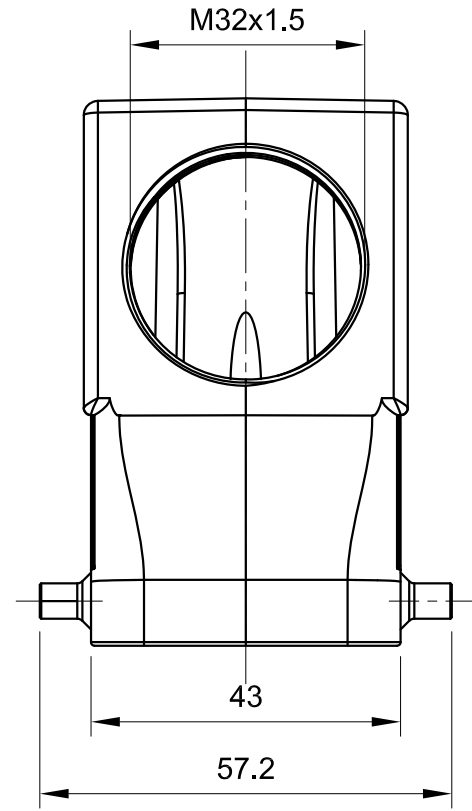

C

D

A

B

C

D

| | | | | |
|---|----------------------------|------------------------------|------------------------|--------------|
|  All Dimensions in mm Original Size DIN A4 | Date 2020-07-10 | Drawing No. TC3261248 | Rev. A00 | Scale 1:1 |
| | Part No. 10 11 024 1143 | Created by Shuxu Huang | Checked by Yiyi Luo | Page 1/1 |
|  InKonn® InKonn (Suzhou) Electric Technology Co.,Ltd. | | Type Name HB24-HSE-QB-M32 | | |

1

2

3

4

5

6